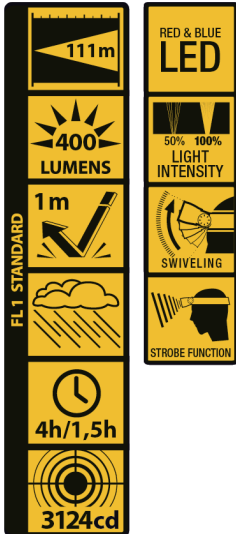

5 Watt LED Headlamp • 400 Lumen Power • FOCUS Function

M-HDL-003-DU2

Function	100% - 50% - Off - Focus - Stroboscope Blue LED - Red LED - Off
LED Type	5 Watt LED + 2x Blue LED + 2x Red LED
Light Output	400 lumens
Beam Distance	37m on flood, 111m on beam
Beam Angle	56°
Run Time	100% = 1.5h / 50% = 4h
Water Resistance	IP44
Material	Aluminium / Rubber / ABS
Color	Black and grey
Battery operated	3x AAA Alkaline + 3x extra batteries included
Dimensions	6.00cm x 4.50cm x 4.00cm
Packaging	1 piece in blister
EAN	0884620049973

+ 3 EXTRA BATTERIES